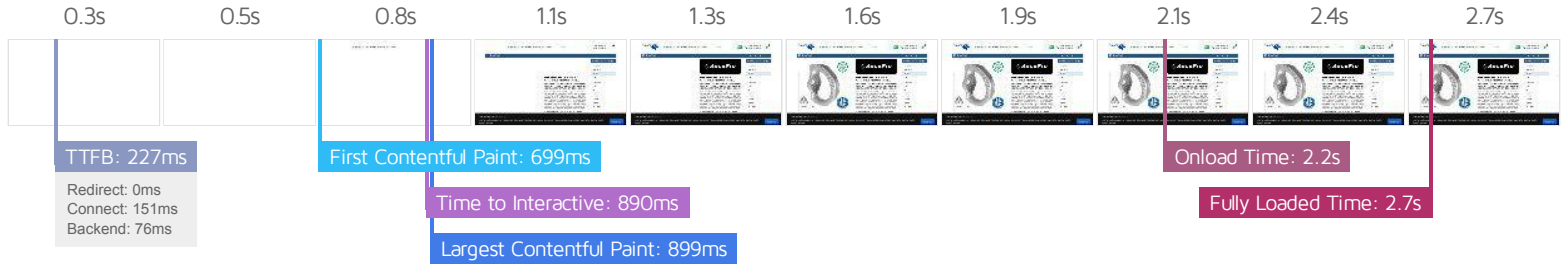

Performance Metrics

First Contentful Paint How quickly content like text or images are painted onto your page. A good user experience is 0.9s or less.	Good - Nothing to do here 699ms	Time to Interactive How long it takes for your page to become fully interactive. A good user experience is 2.5s or less.	Good - Nothing to do here 889ms
Speed Index How quickly the contents of your page are visibly populated. A good user experience is 1.3s or less.	Good - Nothing to do here 1.1s	Total Blocking Time How much time is blocked by scripts during your page loading process. A good user experience is 150ms or less.	Good - Nothing to do here 59ms
Largest Contentful Paint How long it takes for the largest element of content (e.g. a hero image) to be painted on your page. A good user experience is 1.2s or less.	Good - Nothing to do here 899ms	Cumulative Layout Shift How much your page's layout shifts as it loads. A good user experience is a score of 0.1 or less.	Good - Nothing to do here 0

Browser Timings

Redirect	0ms	Connect	151ms	Backend	76ms
TTFB	227ms	First Paint	699ms	DOM Int.	875ms
DOM Loaded	890ms	Onload	2.2s	Fully Loaded	2.7s